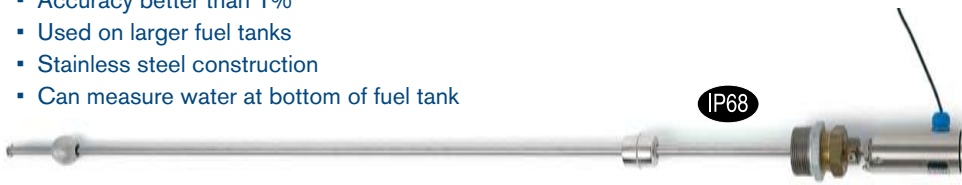

Liquid gauge (ultrasonic)

- Detect any surface with moving level: oil, water, foodstuffs, etc
- 1% resolution
- Simple 2-screw fitting does not require tank emptying
- Waterproof

Oil (hydrostatic)

- Unique Sentry Telemetry design
- 1% resolution
- Unaffected by heat or age
- Fits all tanks

IP68

VISY (magnetostrictive)

- Accuracy better than 1%
- Used on larger fuel tanks
- Stainless steel construction
- Can measure water at bottom of fuel tank

IP68

IP68

SentryRADTx

- ATEX Zone 0 approved/waterproof
- I.S. battery pack for hazardous areas
- Innovative magnet antenna for manhole covers
- License exempt radio
- For most LPG, oil and water, pulse counter/timer and 4-20mA sensors